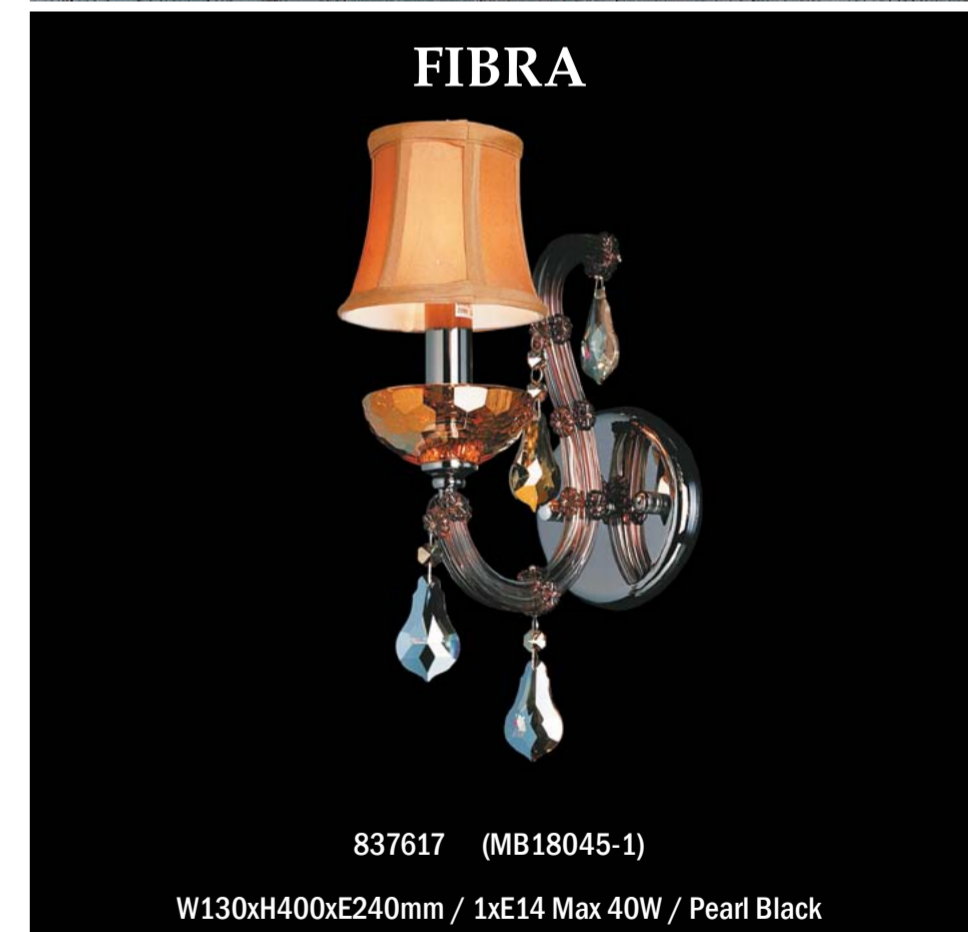

FIBRA

837617 (MB18045-1)

W130xH400xE240mm / 1xE14 Max 40W / Pearl Black