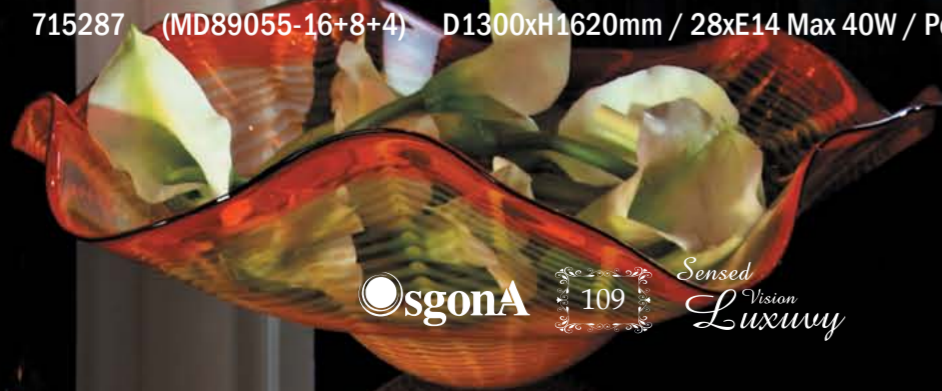

osgonA

109

Sensed
Vision
Luxury