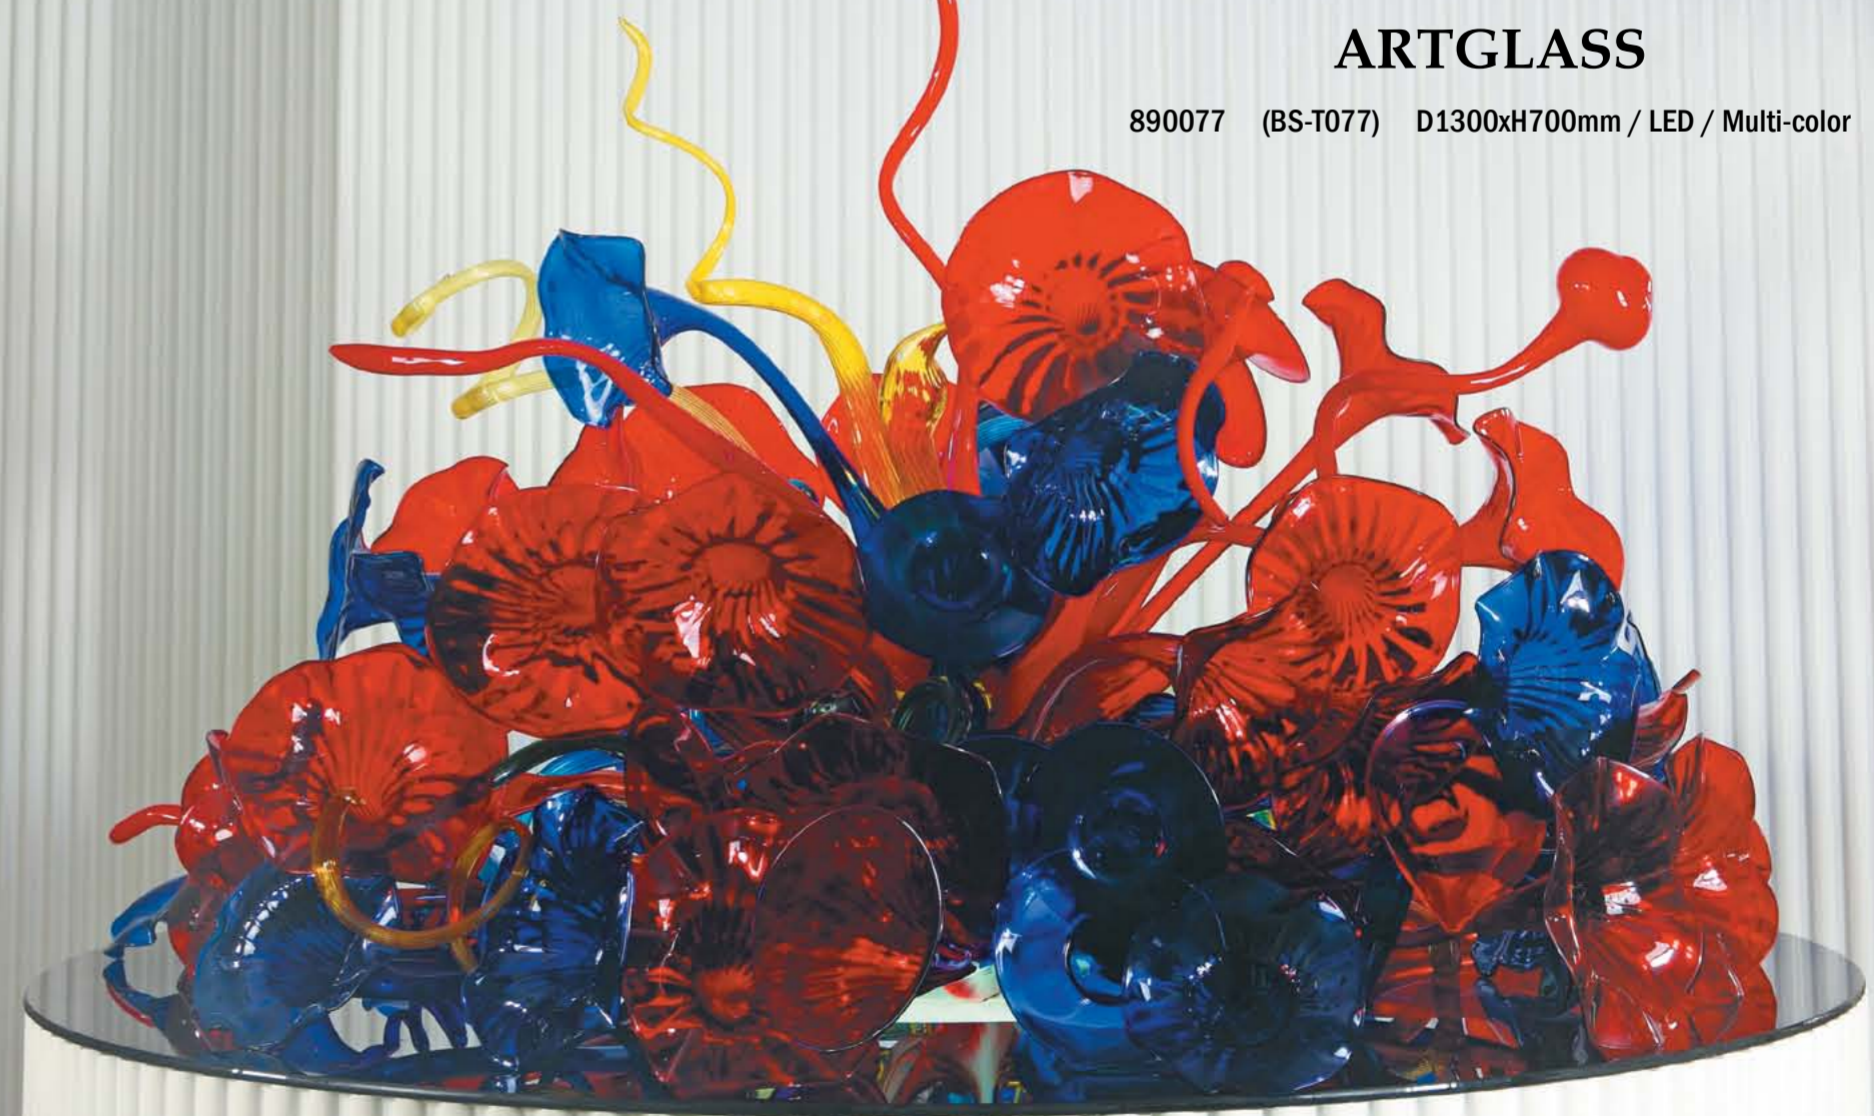

ARTGLASS

891018 (BS-1018) D1100xH7500mm / LED / Red

BOSHIMMER

ARTGLASS

890072 (BS-B072) D1800xH2650mm / LED / Red

BOSHIMMER

ARTGLASS

890080 (BS-X080) D1250xH900mm / LED / Blue