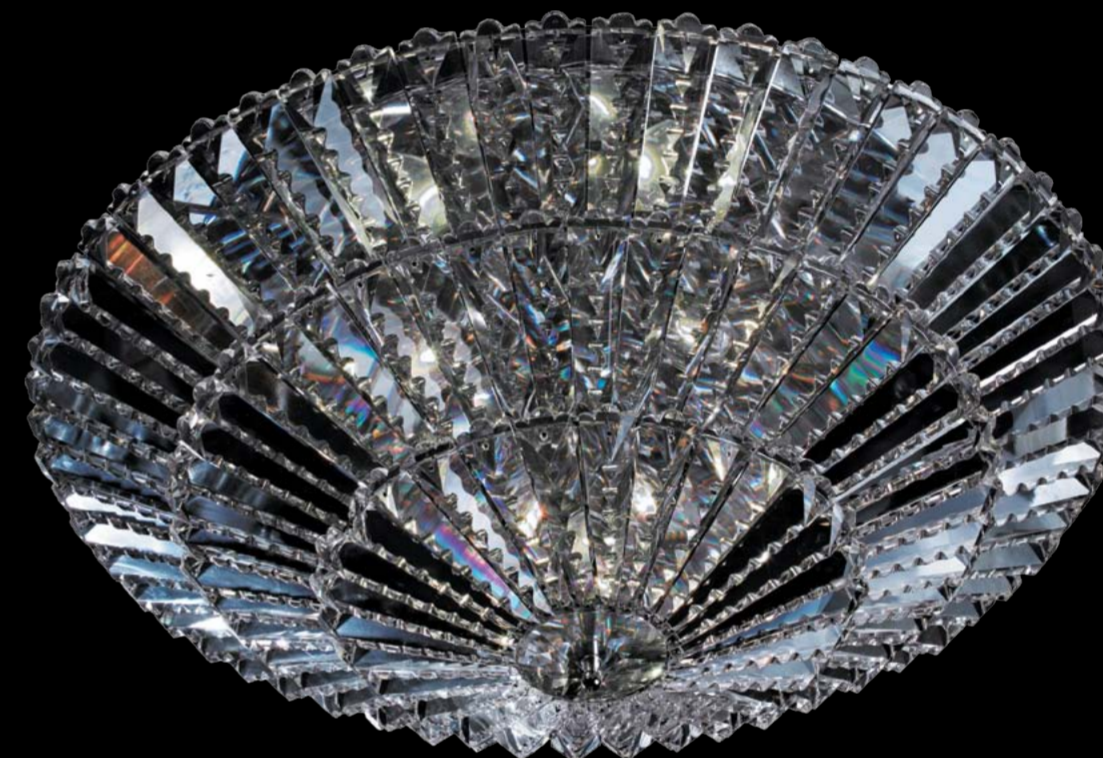

FERVOR SWAN LAKE

sgonA 331 *Sensed
Western
Luxury*

LIMPIO

722304 (MD39011-30) D970xH1020mm / 30xE14 Max 40W / Chrome

sgonA 332 *Sensed
Western
Luxury*

LIMPIO

722284 (MX39011-28) D970xH350mm / 28xE14 Max 40W / Chrome