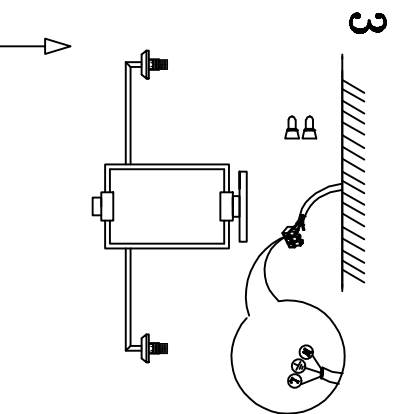

MODEL: 4406/C

Safety precautions: