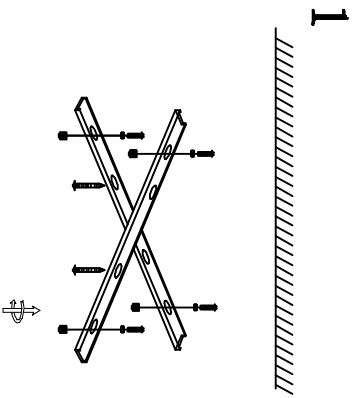

MODEL: 4406/C

Safety precautions: