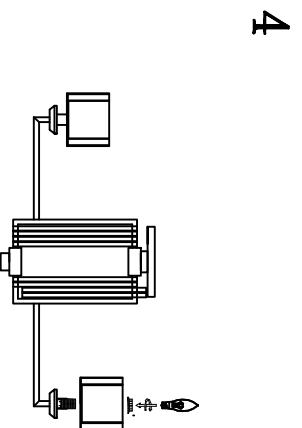

MODEL: 4406/C

Safety precautions: