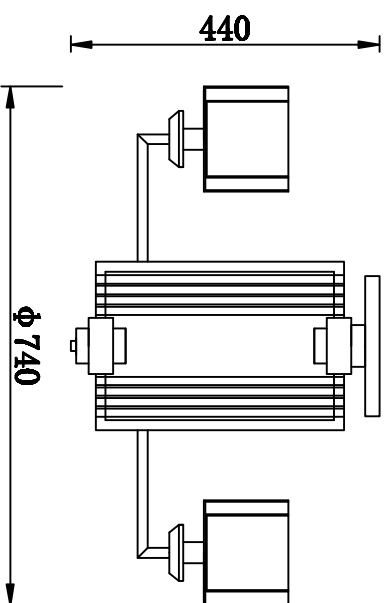

MODEL: 4406/C

Safety precautions: