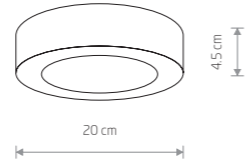

PUEBLA LED

Painted aluminum, plastic PC

9513

MERIDA LED

Painted aluminum, plastic PC

9514

| Item No. | Power | Colour temp. | Luminous flux | Beam angle | Colour Rendering Index (CRI) | Input | Safety type | Power factor | Ingress protection | Lifetime |
|----------|---------|--------------|---------------|------------|------------------------------|----------------------|-------------|--------------|--------------------|----------|
| 9513 | 12W LED | 3000K | 538 lm | 110° | ≥ 80 | ~220-230 V, 50/60 Hz | ⊕ | >0,93 | IP54 | 20000h |
| 9514 | 12W LED | 3000K | 538 lm | 110° | ≥ 80 | ~220-230 V, 50/60 Hz | ⊕ | >0,93 | IP54 | 20000h |

HEXA

Painted aluminum, glass

9564 9565

1xGU10, max 35W

IP44