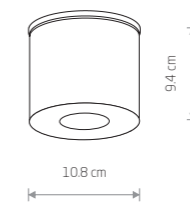

PUEBLA LED

Painted aluminum, plastic PC

9513

MERIDA LED

Painted aluminum, plastic PC

9514

| Item No. | Power | Colour temp. | Luminous flux | Beam angle | Colour Rendering Index (CRI) | Input | Safety type | Power factor | Ingress protection | Lifetime |
|----------|---------|--------------|---------------|------------|------------------------------|----------------------|-------------|--------------|--------------------|----------|
| 9513 | 12W LED | 3000K | 538 lm | 110° | ≥ 80 | ~220-230 V, 50/60 Hz | ⊕ | >0,93 | IP54 | 20000h |
| 9514 | 12W LED | 3000K | 538 lm | 110° | ≥ 80 | ~220-230 V, 50/60 Hz | ⊕ | >0,93 | IP54 | 20000h |

HEXA

Painted aluminum, glass

9564 9565

1xGU10, max 35W

IP44