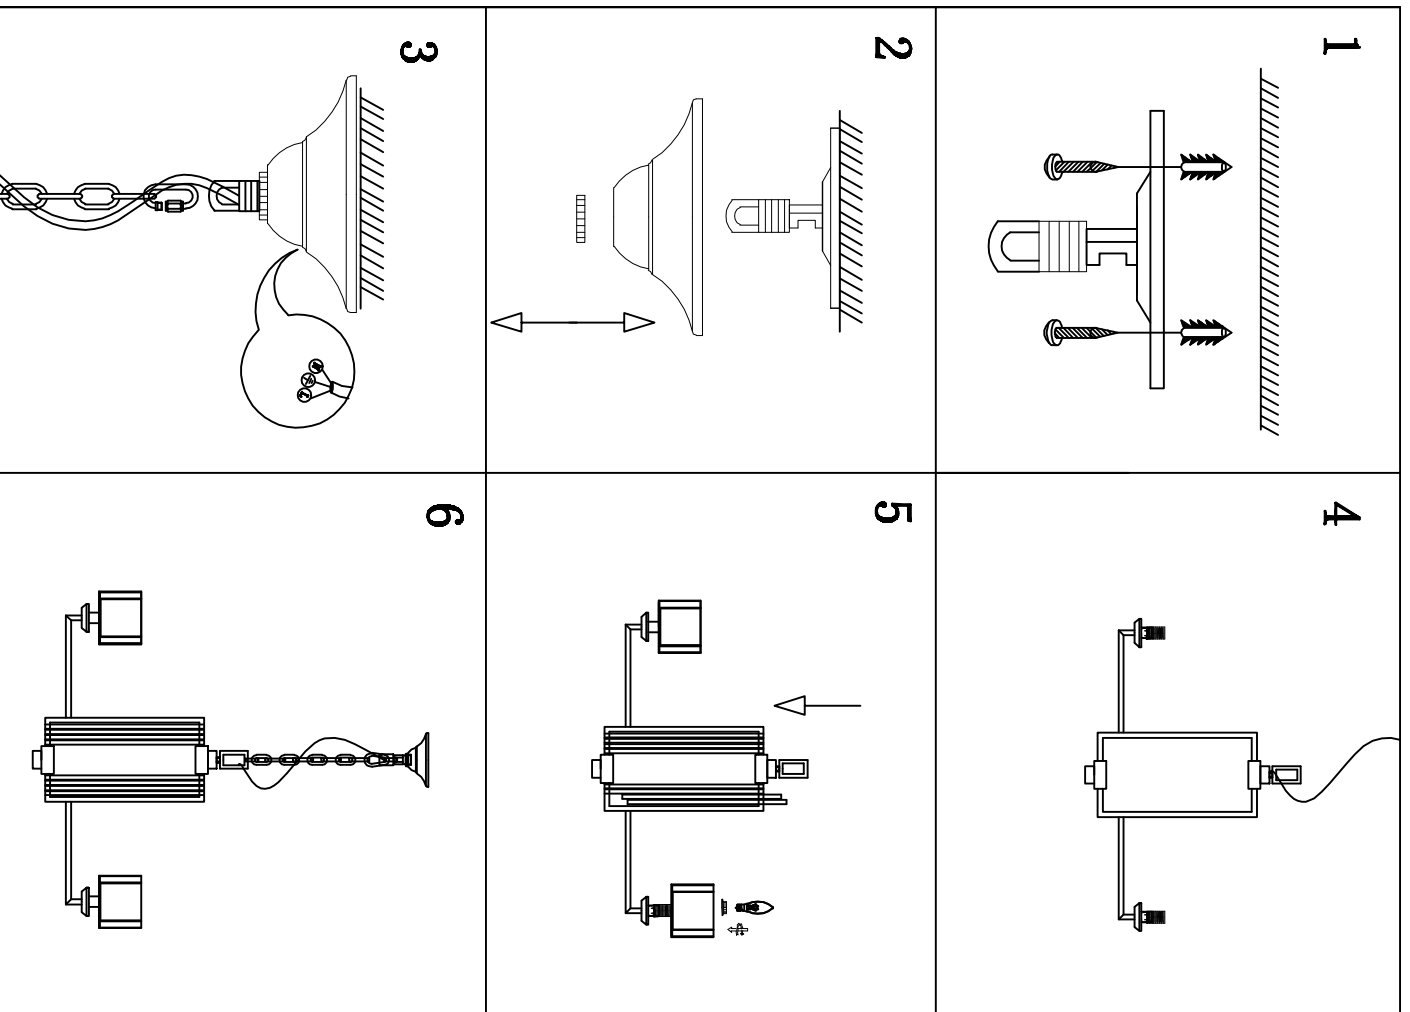

MODEL: 4406+1/C

Safety precautions: