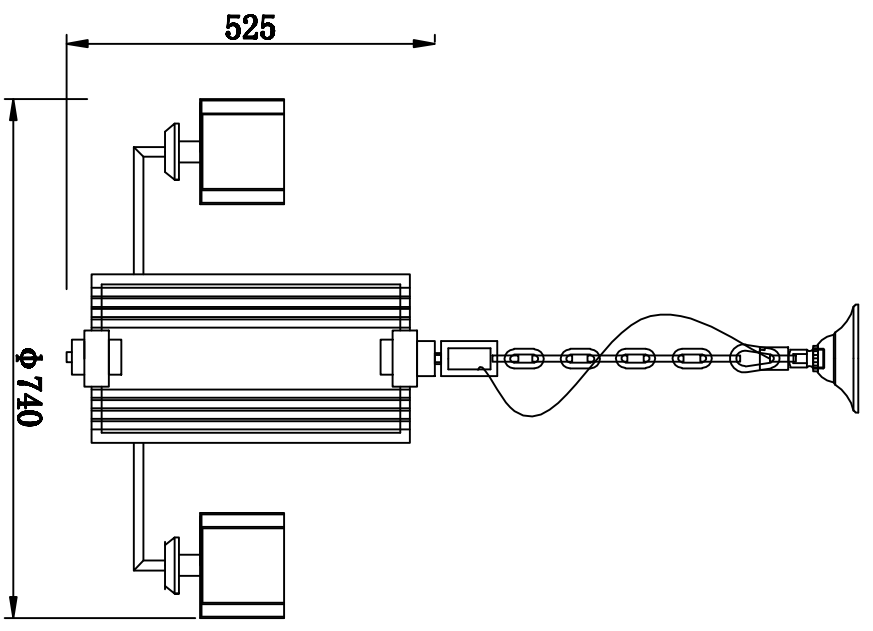

MODEL: 4406+1/C

Safety precautions: