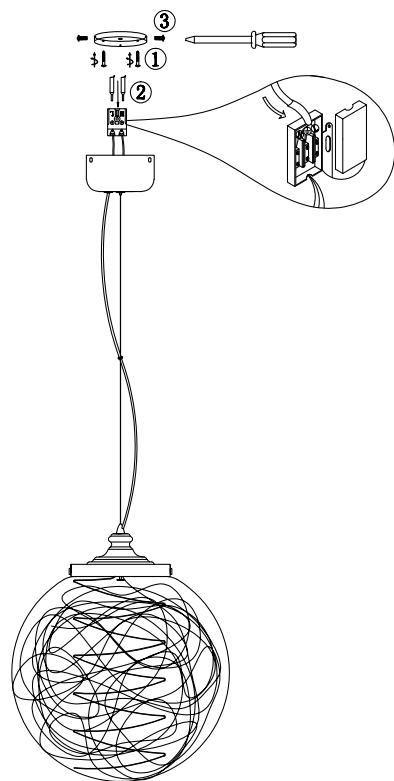

# Instruction

FR6157-PL-24W-TR

MAX 15W  
1800 Lumen

Model: FR6157-PL-24W-TR  
Collection: LED  
Series: Isabel

Pendant Lamps