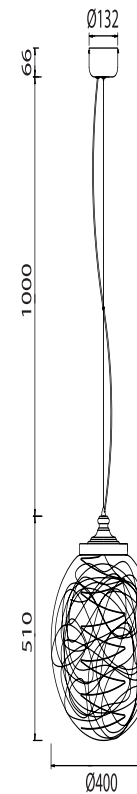

# Instruction

FR6157-PL-24W-TR

MAX 15W  
1800 Lumen

Model: FR6157-PL-24W-TR  
Collection: LED  
Series: Isabel

Pendant Lamps